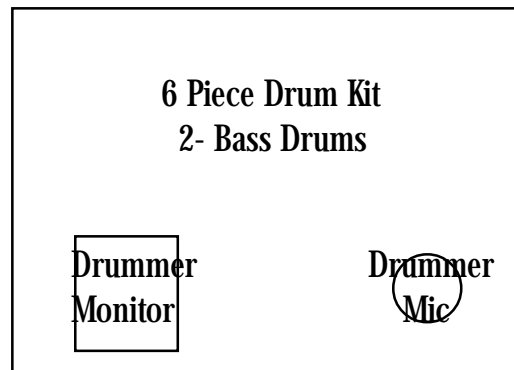

JAMIE'S ROCK & ROLL LEGENDS

Ultimate Elvis Plot

Sax Monitor

Trumpet Monitor

Singer 1 Monitor

Singer 2 Monitor

Guitar 1 Monitor

Guitar 2 Monitor

Bass Monitor

Keyboard Music Stand

Keyboards

Keyboard Monitor

Guitar Amp 1

Guitar Amp 2

Bass Amp